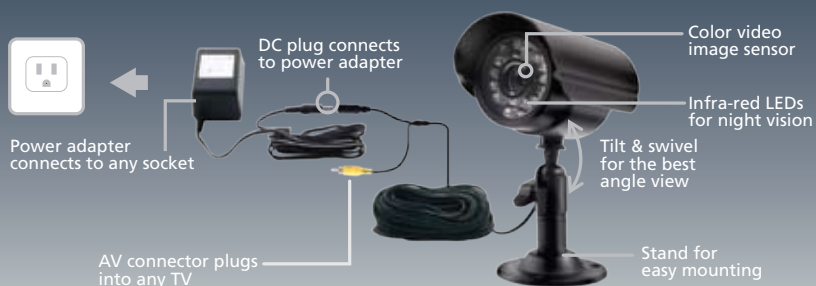

Alpha C4

- CCD Indoor/Outdoor 4 Camera Pack

alpha series™

- **Clear CCD images**
See more day & night with high quality video
- **Mount to walls or ceilings**
Install easily where most needed
- **Visible deterrent**
Deter intruders & protect property
- **See what you need to see**
Compact size yet powerful
- **Quality aluminum materials**
Robust housing & stand for all weather

Features ▶

420 high video quality
420 TV Lines CCD

50ft 15m
excellent night vision

weather resistant
robust metal casing

BNC cable
50ft 15m x 4

easily connects
to your TV & DVR

how does a wired camera work? ▶

Product Code ▶

SWA31-C4

Alpha C4

- CCD Indoor/Outdoor
4 Camera Pack

Pack Contents ▶

- Alpha C4 Cameras x 4
- BNC cable 50ft / 15m x 4
- BNC to RCA Adapters x 4
- Power Adapters
- Mounting Screws & Plugs
- Operating Instructions
- Theft Deterrent Stickers x 4

Specifications ▶

Video

Image Sensor 1/4" CCD
Video Quality 420 TV Lines
No. of Effective Pixels NTSC: 510 x 492 / PAL: 628 x 582
Minimum Illumination 0 Lux (IR on)
Day/Night Mode Color during day /
switches to B&W at night